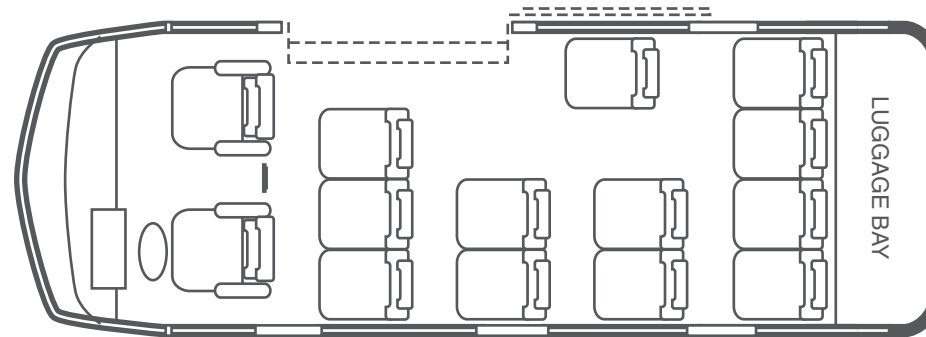

# 13 Passenger Sprinter | Seating Configuration

Video monitors

**LUXBUS AMERICA®**

888-589-2871 | [www.luxbusamerica.com/charter](http://www.luxbusamerica.com/charter)