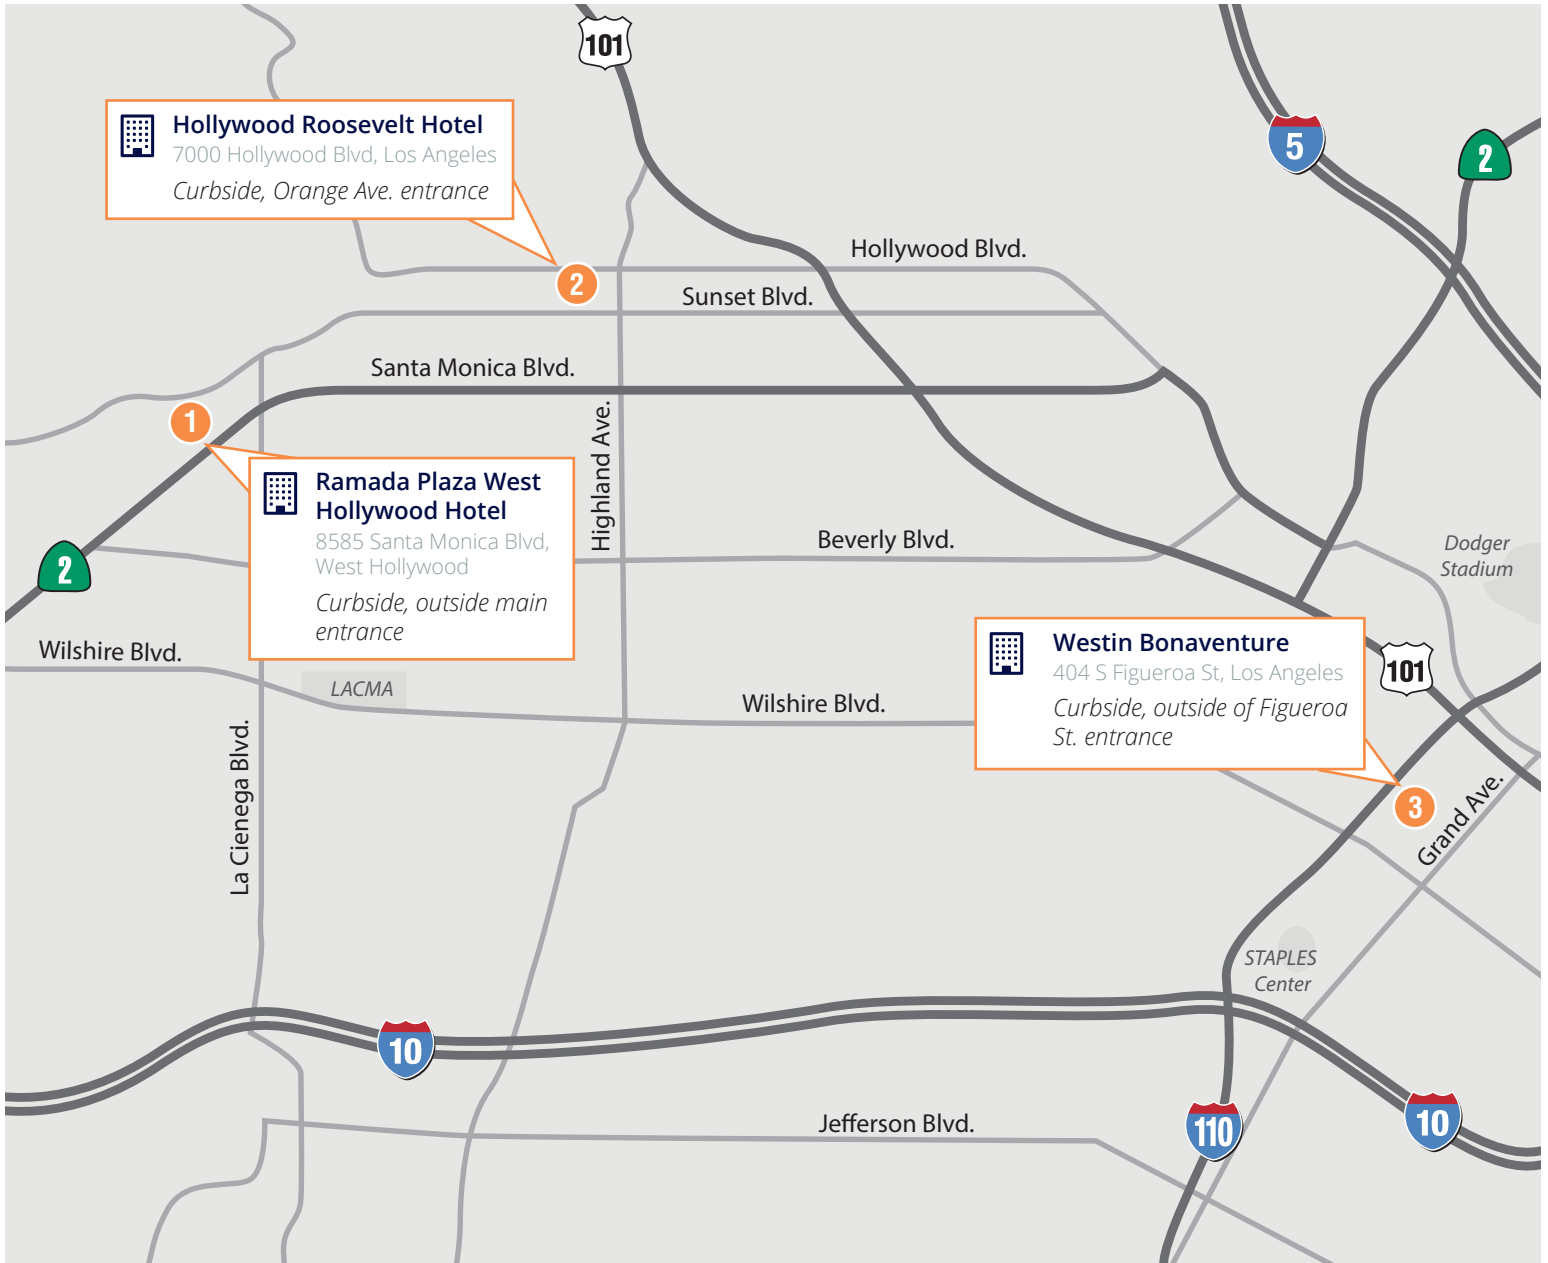

Tour Pickup Locations

Tour Departure Times

	1	2	3
	Ramada Plaza West Hollywood Hotel	Hollywood Roosevelt Hotel	Westin Bonaventure
Las Vegas Service	6:45 AM	7:00 AM	7:30 AM
Disneyland Day Tour*	6:45 AM	7:00 AM	7:30 AM

* Return from Disneyland is 8:00 PM

Effective 8/1/2017