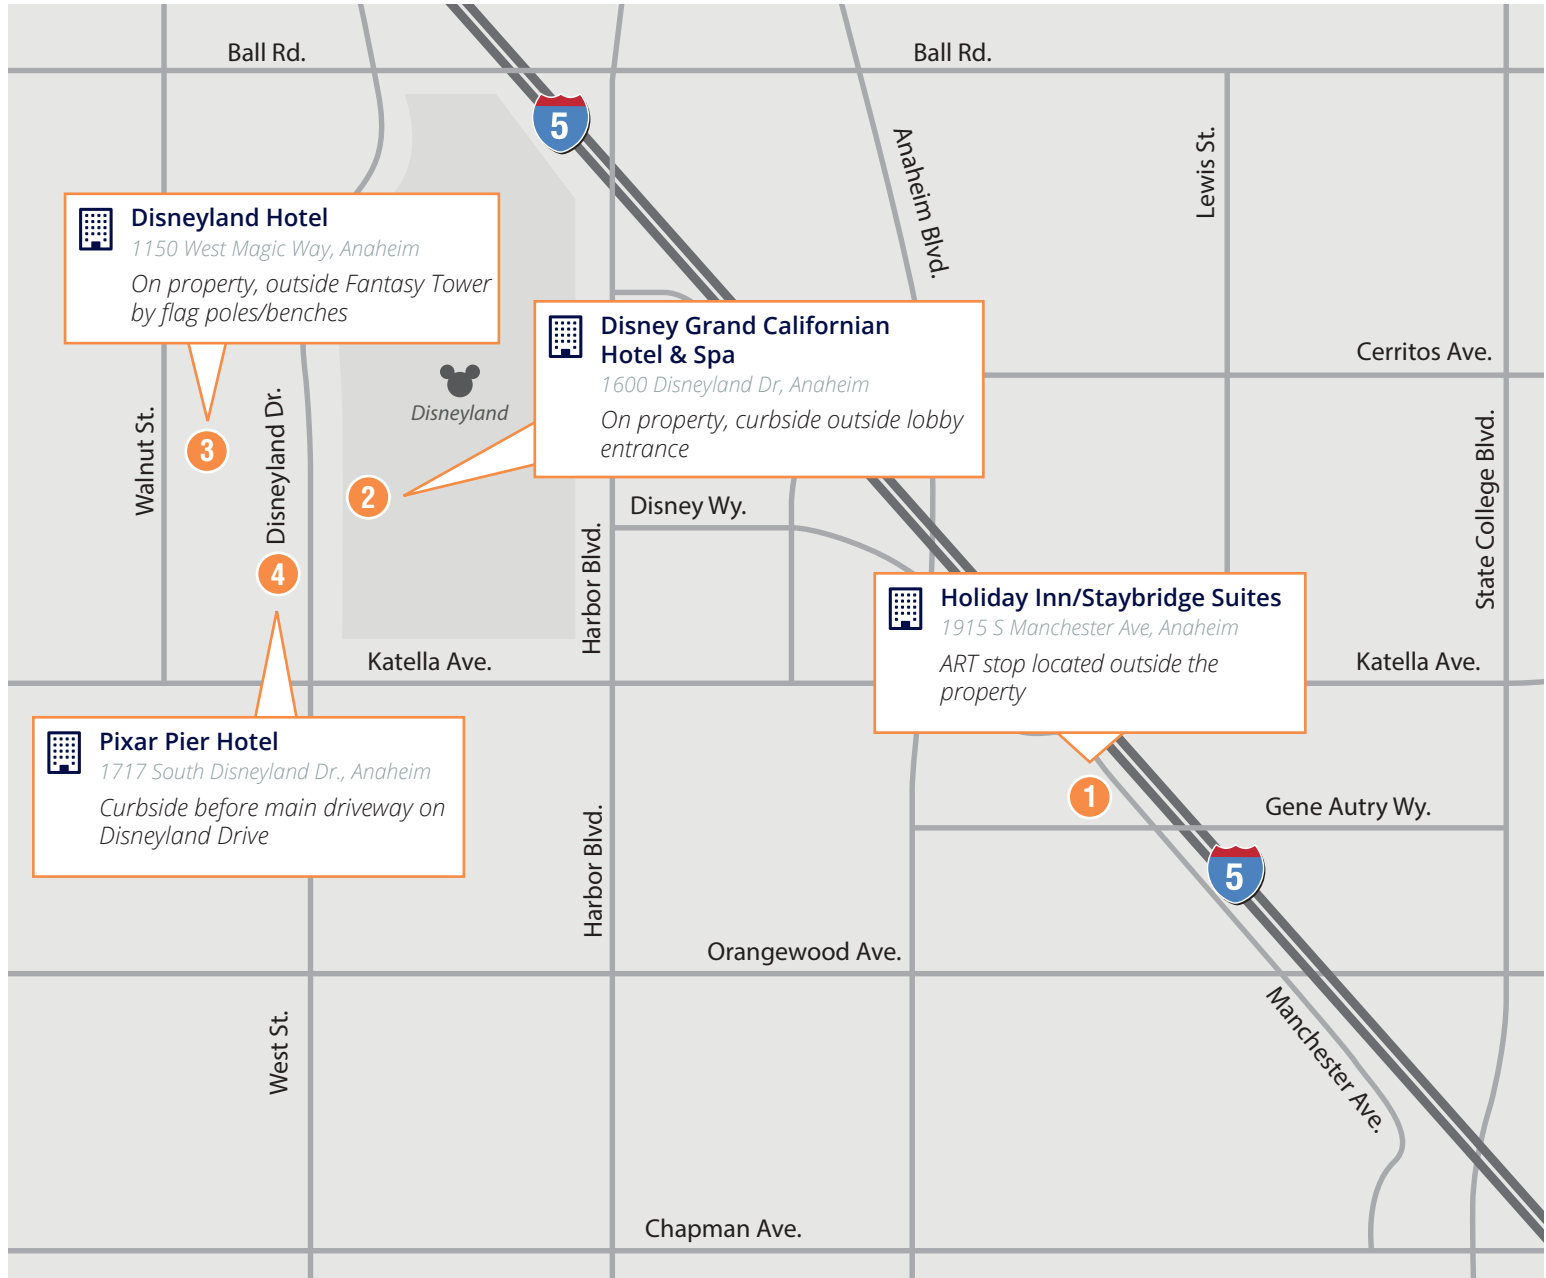

Tour Pickup Locations - Route 2

Tour Departure Times

	1	2	3	4
	ART Bus Stop	Disney Grand Californian Hotel & Spa	Disneyland Hotel	Pixar Pier Hotel
Universal Studios (P)*	7:00 AM	7:15 AM	7:20 AM	7:25 AM
Universal Studios (NP)	8:00 AM	8:15 AM	8:20 AM	8:25 AM
Best of LA Tour	9:00 AM	9:15 AM	9:20 AM	9:25 AM

*Universal General Admission Peak Dates: Dec. 16 - Dec. 31, 2018; May 25 - Sept. 2, 2019; Dec. 14 - Dec. 31, 2019

Effective 10/2018